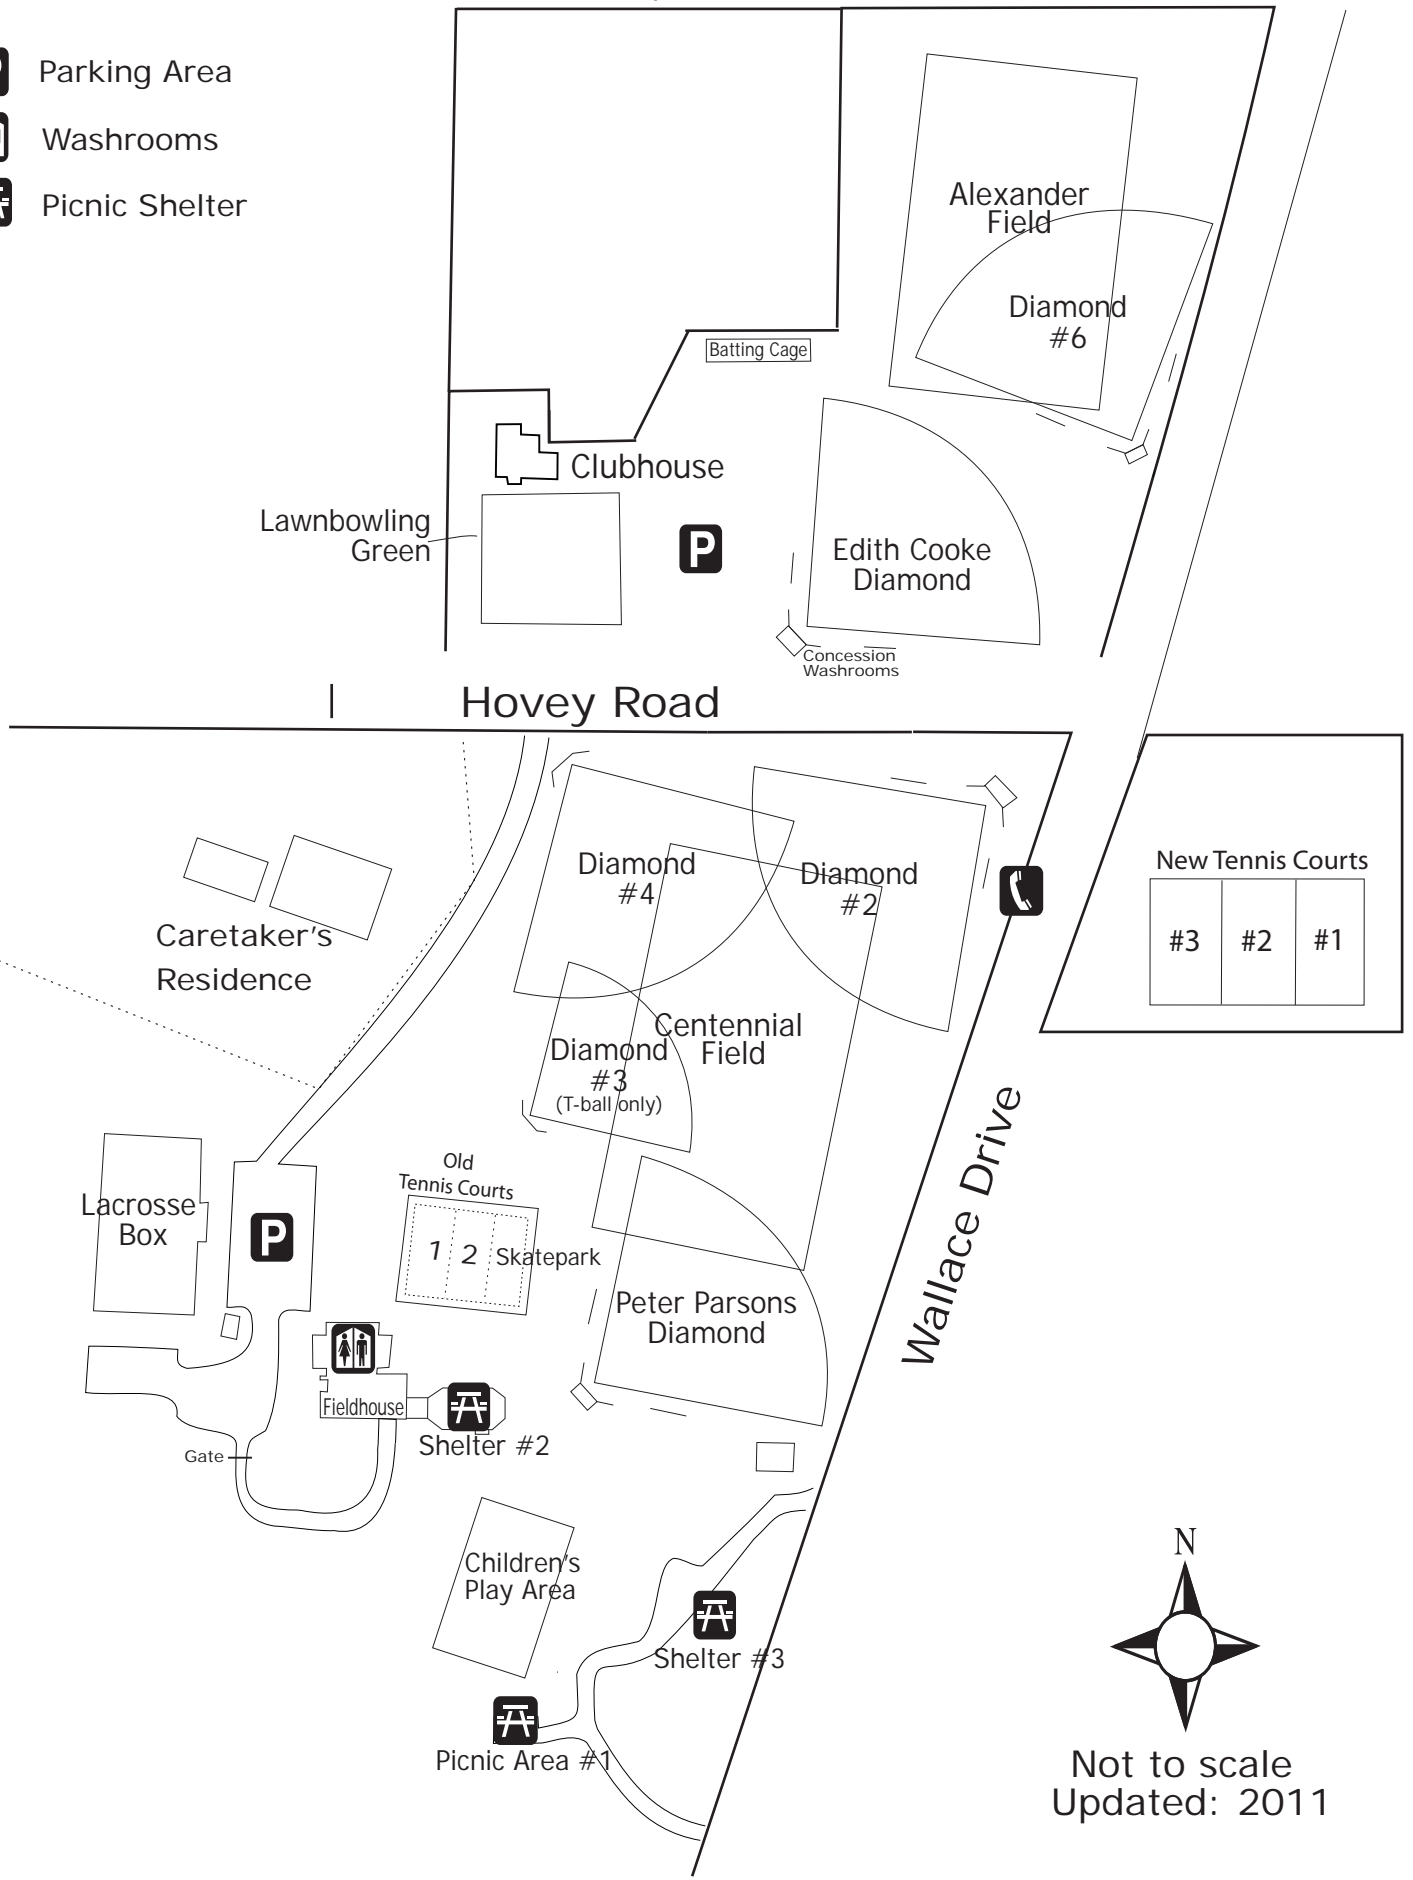

# Centennial Park

Prosser Road

-  Parking Area
-  Washrooms
-  Picnic Shelter

Not to scale  
Updated: 2011