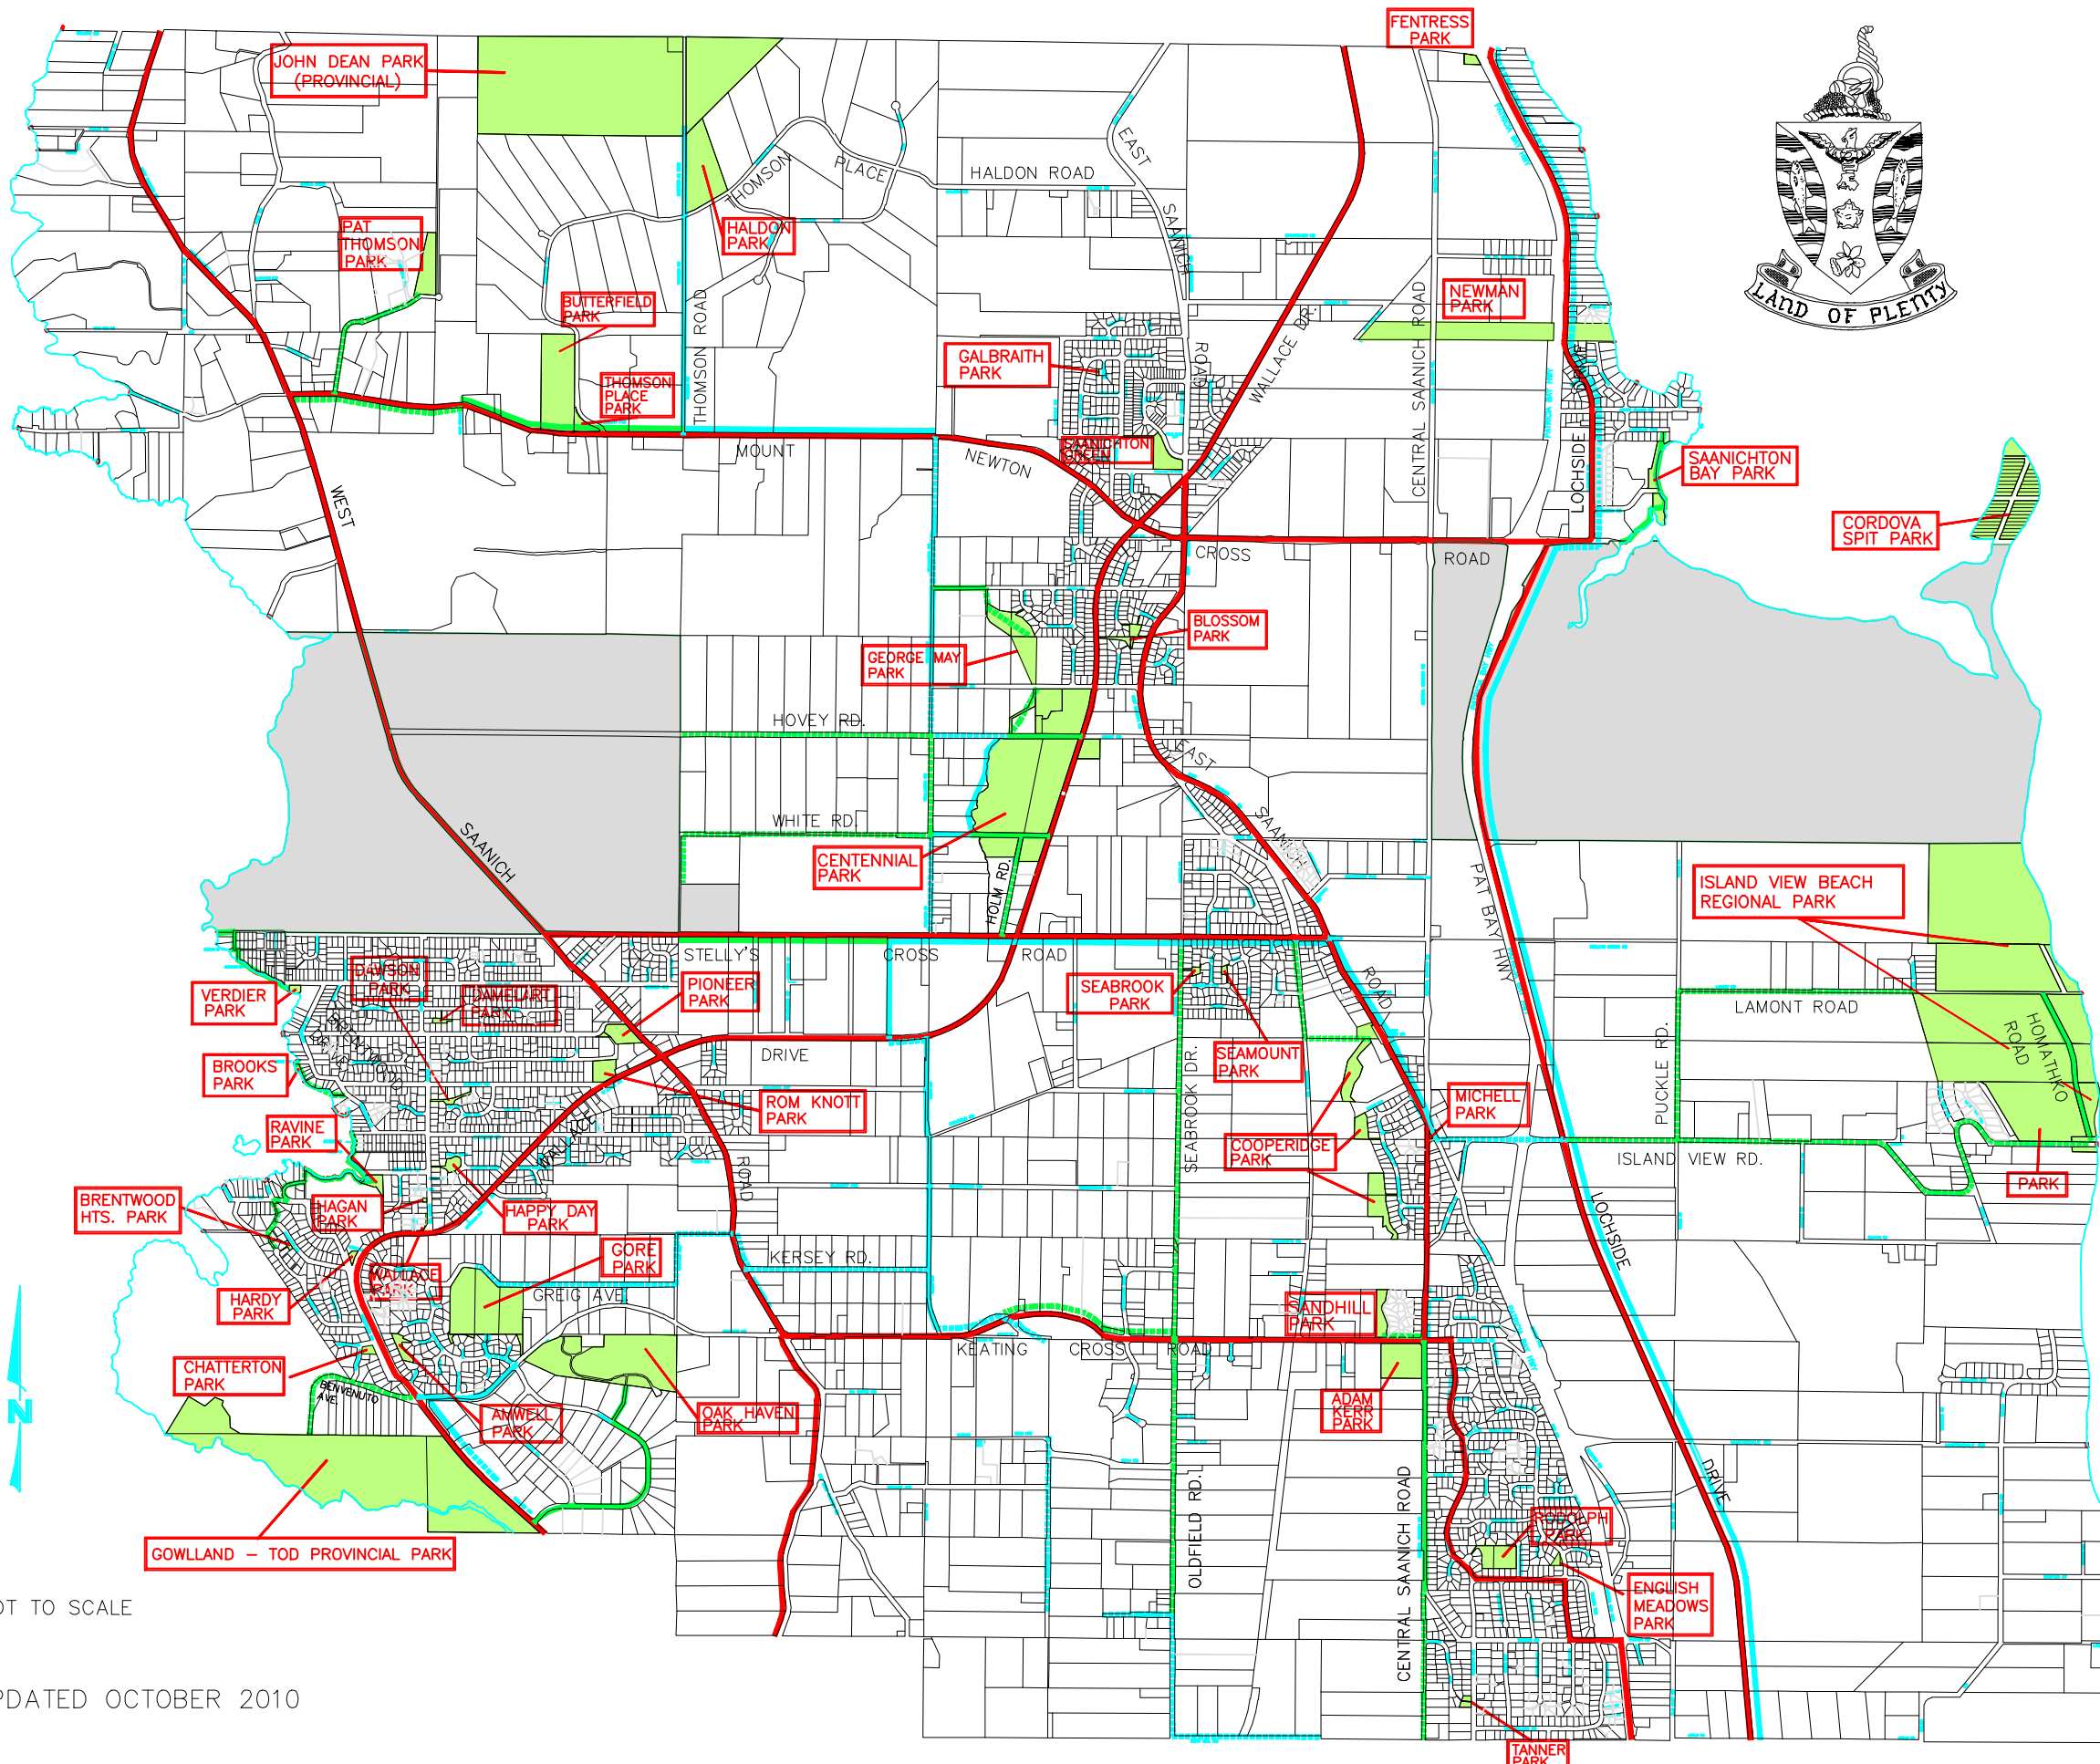

Central Saanich Parks and Trails

- PARK
- SCHOOL
- EXISTING REGIONAL TRAILS (developed)
- EXISTING REGIONAL RIGHTS-OF-WAY (trails to be developed)
- EXISTING LOCAL TRAILS (developed)
- EXISTING LOCAL RIGHTS-OF-WAY (trails to be developed)
- BIKE ROUTES
- BEACH ACCESS

NOT TO SCALE

UPDATED OCTOBER 2010

N:\CORP\ENG\MES\DISPLAY_DWG\PARKS_DISPLAY.PDF