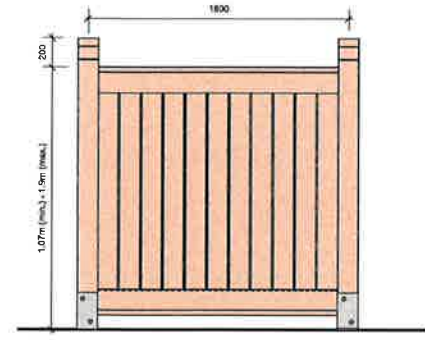

**Recommended Nursery Stock**

Category	Botanical Name	Common Name	Size
<b>Trees</b> Total: 5	Boulevard Tree	TBD	6 cm cal.
	Cercidiphyllum japonicum	Katsura Tree	6 cm cal.
<b>Large Shrubs</b> Total: 14	Rhododendron macrophyllum	Pacific Rhododendron	# 5 pot
<b>Medium Shrubs</b> Total: 29	Mahonia aquifolium	Tall Oregon Grape	# 5 pot
	Nandina domestica	Heavenly Bamboo	# 5 pot
<b>Small Shrubs</b> Total: 157	Cornus stolonifera 'Kelsey'	Kelsey Dogwood	# 1 pot
	Gaultheria shallon	Salal	# 1 pot
	Mahonia nervosa	Low Oregon Grape	# 1 pot
<b>Perennials, Annuals and Farns</b> Total: 38	Carex 'Ice Dance'	Ice Dance Sedge	# 1 pot
<b>Groundcovers</b> Total: 43	Archostaphylos uva-ursi 'Vancouver Jade'	Vancouver Jade Kinnlocknick	# 1 pot
	Fragaria chiloensis	Coastal Strawberry	# 1 pot

- Notes:**
1. All work to be completed to current CSLA Landscape Standards
  2. All soft landscape to be irrigated with an automatic irrigation system

2 Perimeter Timber Fence Detail  
Scale: 1:20