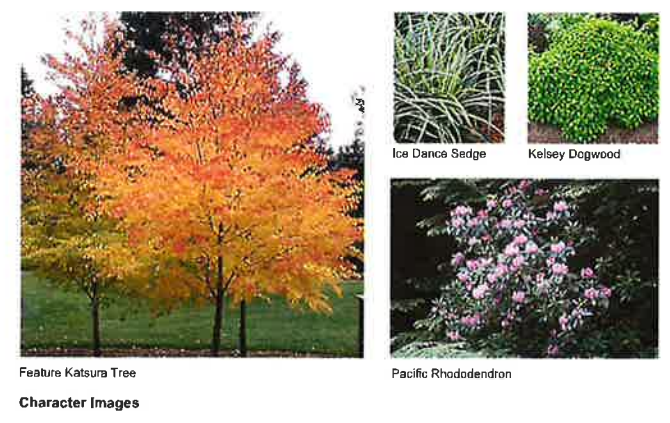

2 Perimeter Timber Fence Detail
Scale: 1:20

Saanich Memory Care - Landscape Concept Plan