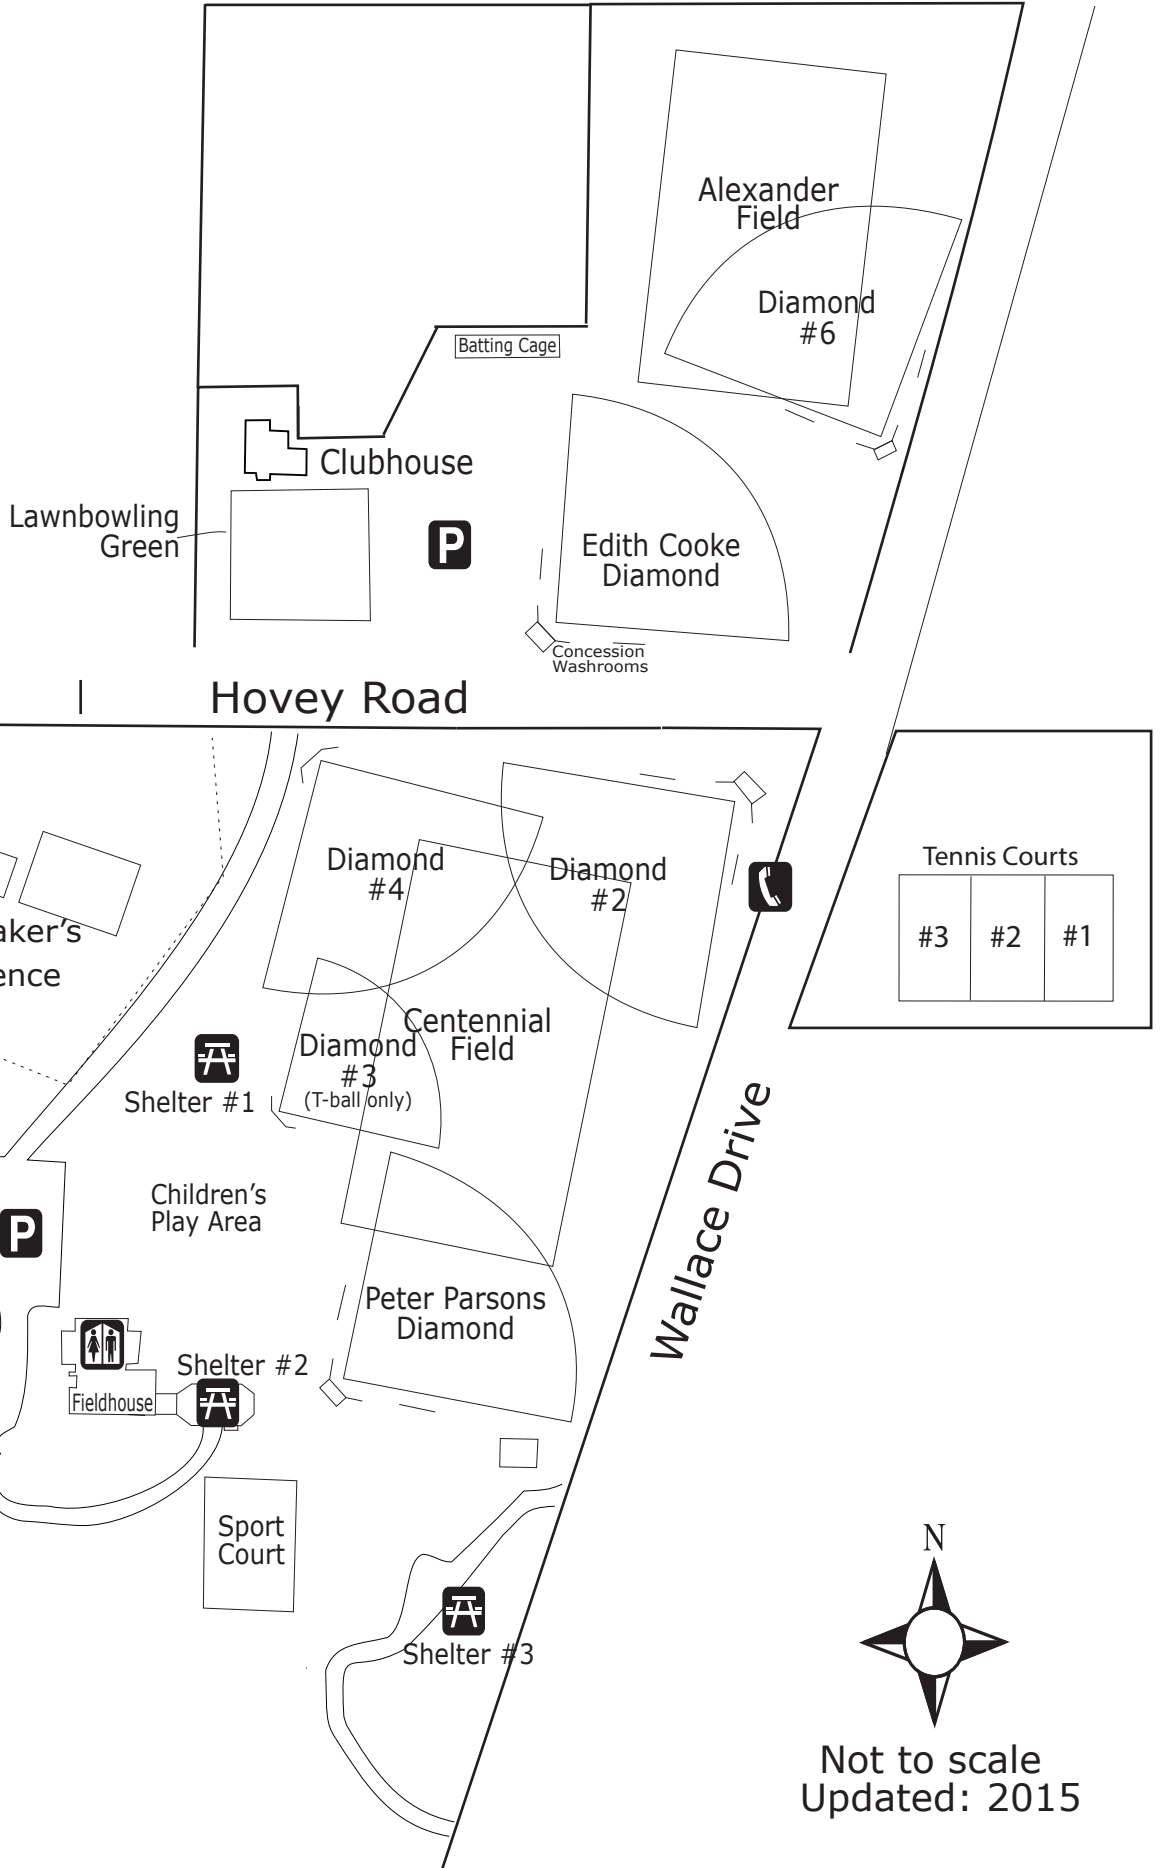

Centennial Park

Prosser Road

-  Parking Area
-  Washrooms
-  Picnic Shelter

Not to scale
Updated: 2015