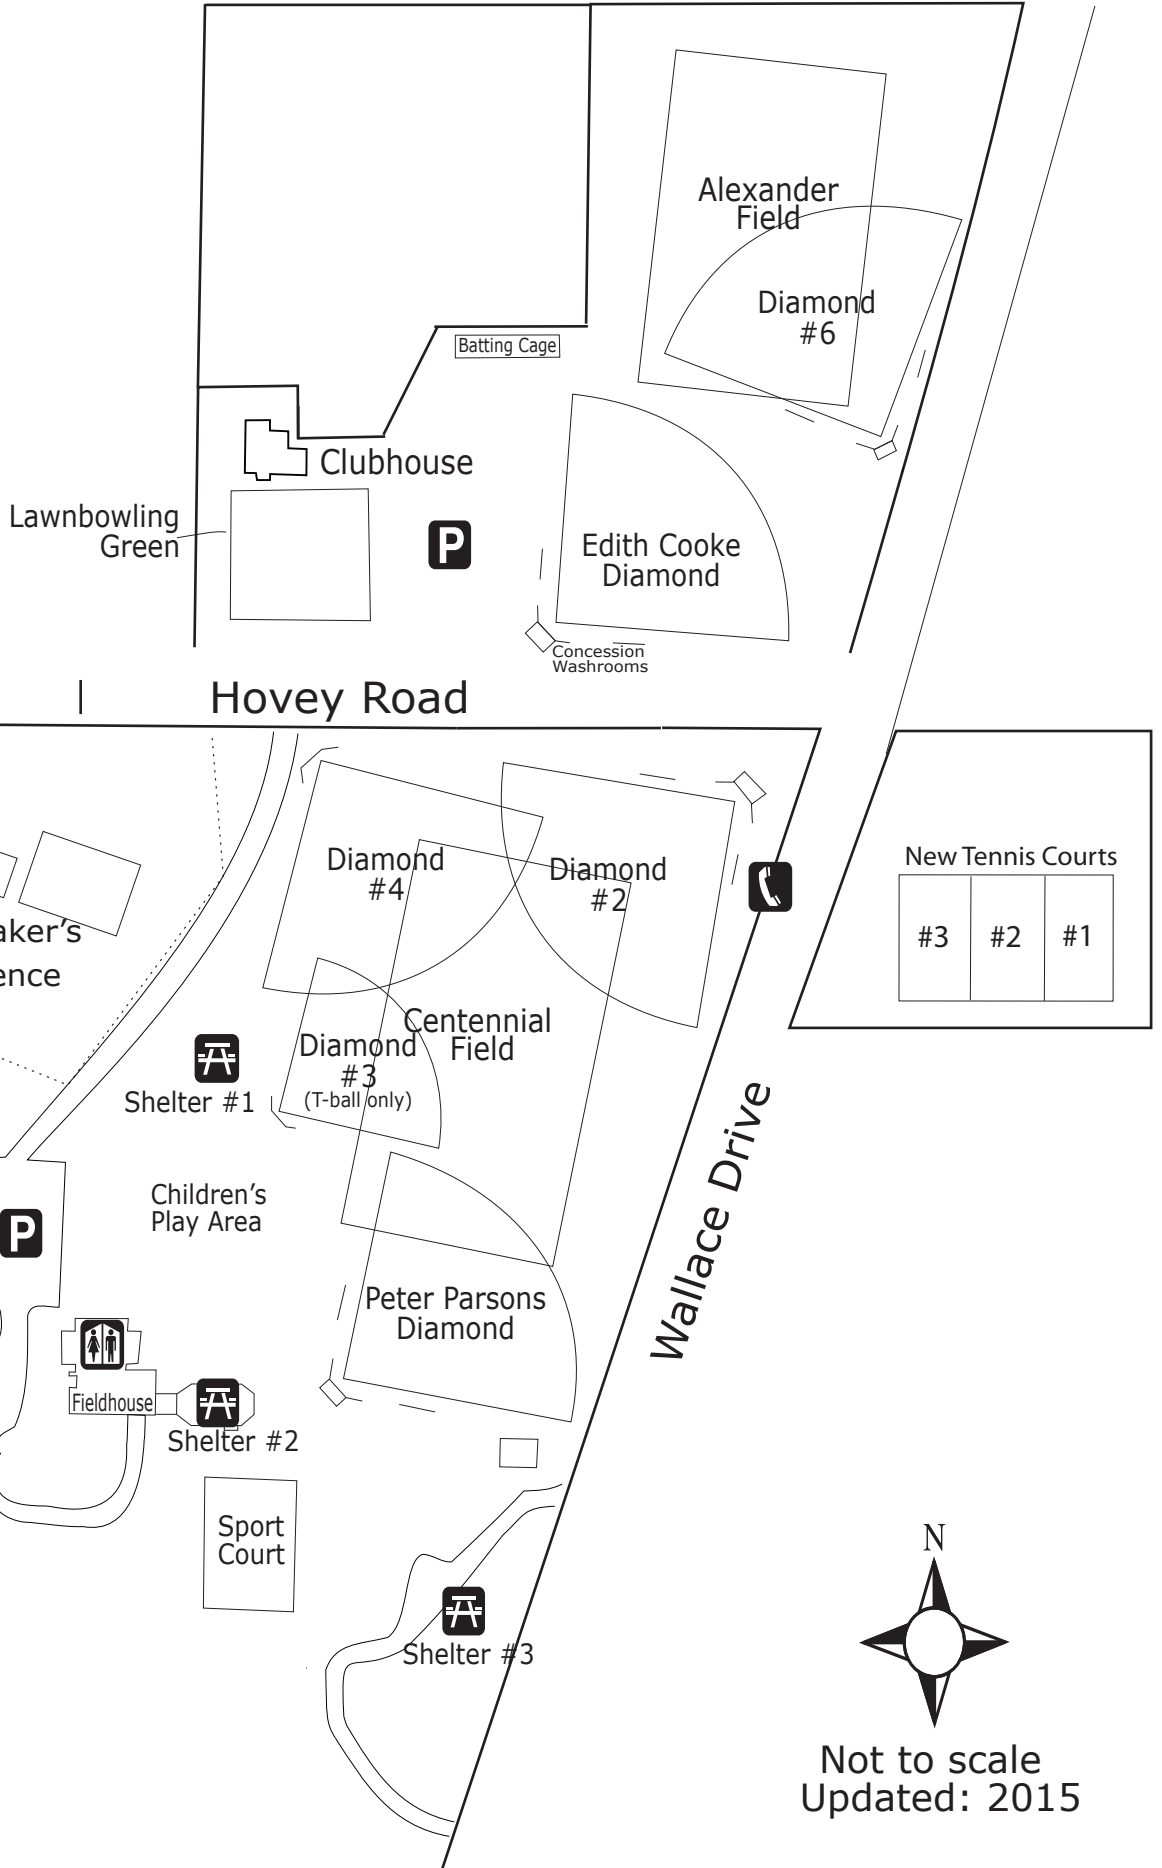

# Centennial Park

Prosser Road

-  Parking Area
-  Washrooms
-  Picnic Shelter

Not to scale  
Updated: 2015